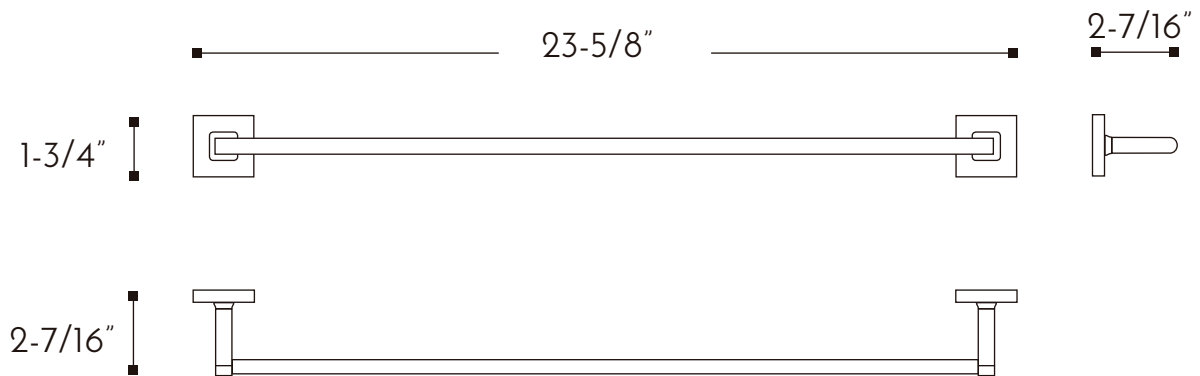

DAX-GDC160165-CR

TOWEL BARS **SERIES**

FEATURES

- Brass body
- Chrome finish
- Wall mount
- Mounting parts included

For parts or sale requirements please contact our customer service department:

CS@daxib.com