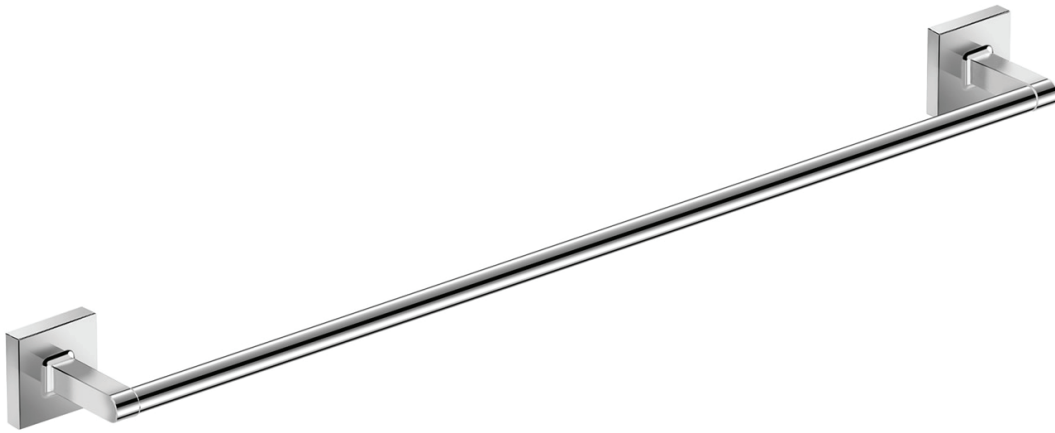

DAX-GDC160165-CR

TOWEL BARS **SERIES**

FEATURES

- Brass body
- Chrome finish
- Wall mount
- Mounting parts included

For parts or sale requirements please contact our customer service department:

CS@daxib.com