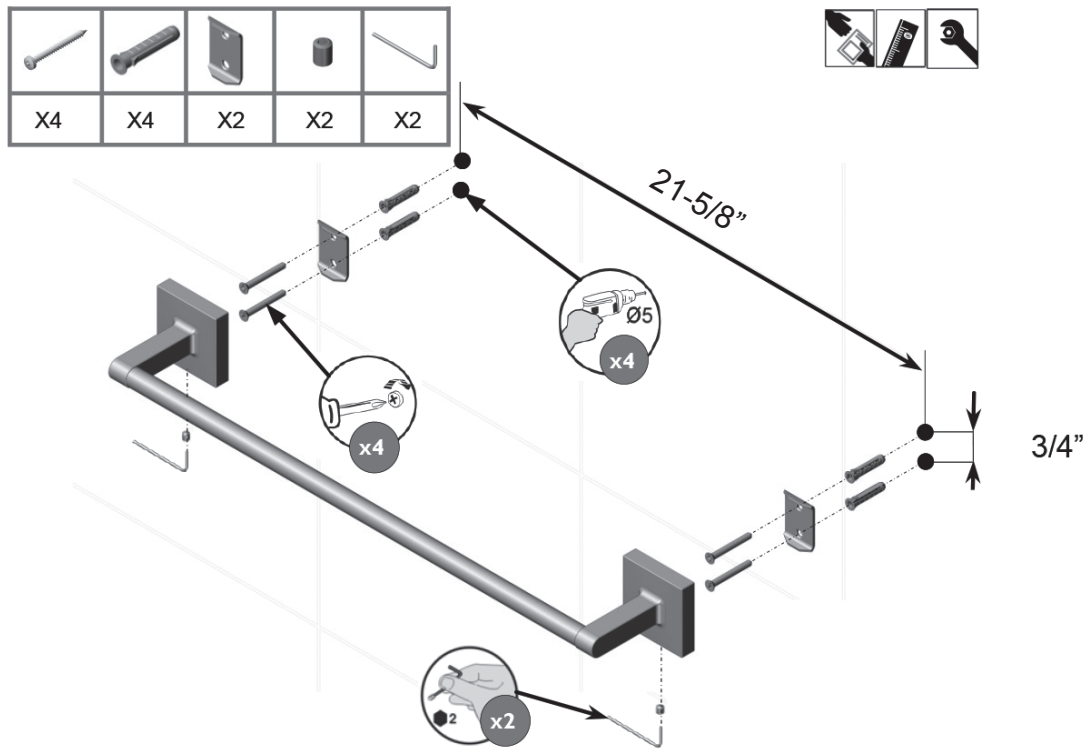

DAX-GDC160165-CR

TOWEL BARS **SERIES**

FEATURES

- Brass body
- Chrome finish
- Wall mount
- Mounting parts included

For parts or sale requirements please contact our customer service department:

CS@daxib.com